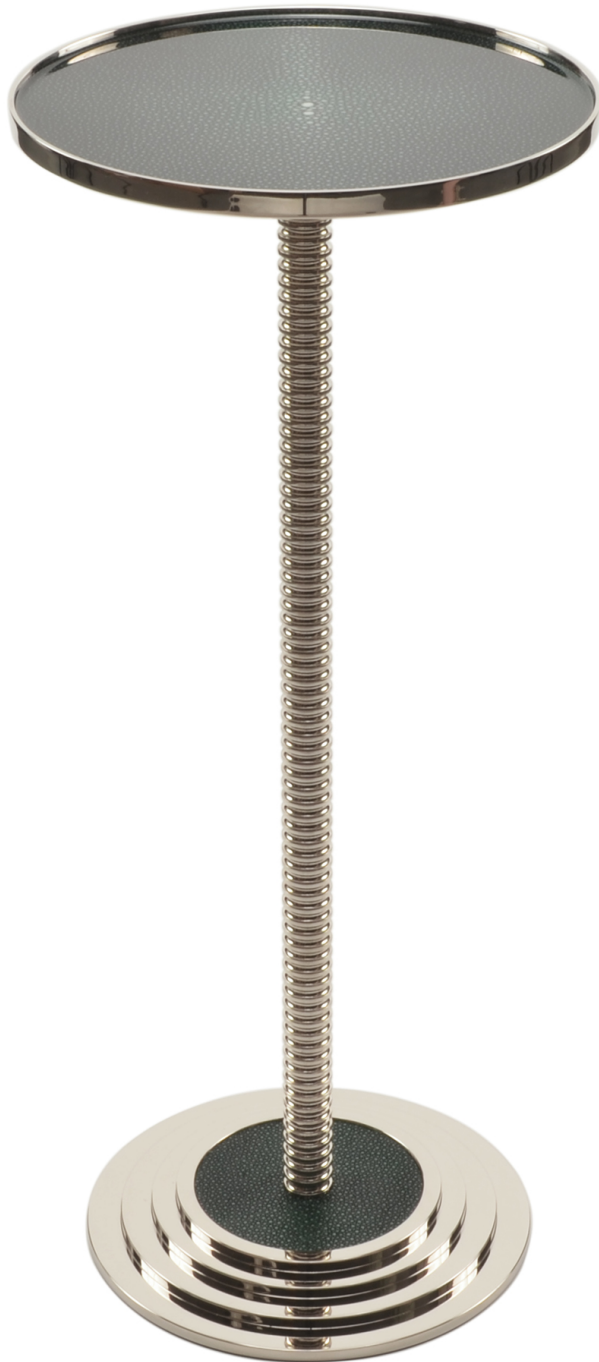

SALGADO  
MCMXCVII  
SAUCIER

SALGADO  
— MCMXCVII —  
SAUCIER

**COOPER**  
**Double drink table**

Metal finishes

Satin Brass  
Oil rubbed Bronze  
Antique Brass (backside)  
Polished Nickel (as shown)

Shagreen leather

Malachite (as shown)  
Black, Berry, Chocolate,  
Crimson, Indigo,  
Lilac, Pewter

Dimensions

24" oah, 10" Ø top, 9" Ø base.

Shagreen tabletop encased in  
clear epoxy resin.  
Suitable for Cold drinks only.