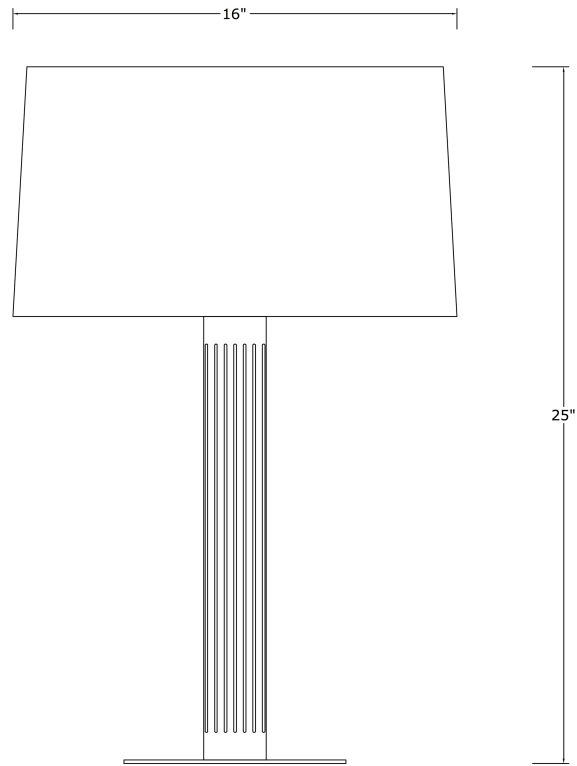

SALGADO
MCMXCVII
SAUCIER

MITCHUM TABLE LAMP

SALGADO

MCMXCVII

SAUCIER

Standard body and base plate
Antique Brass (shown)

Dimensions
25" oah. x 8" \varnothing base plate

Standard shade
Oyster linen (shown)
16" \varnothing x 9" s.
Semi covered top

Lamping
Medium base E26, 1-100 W. type A

UL Listed